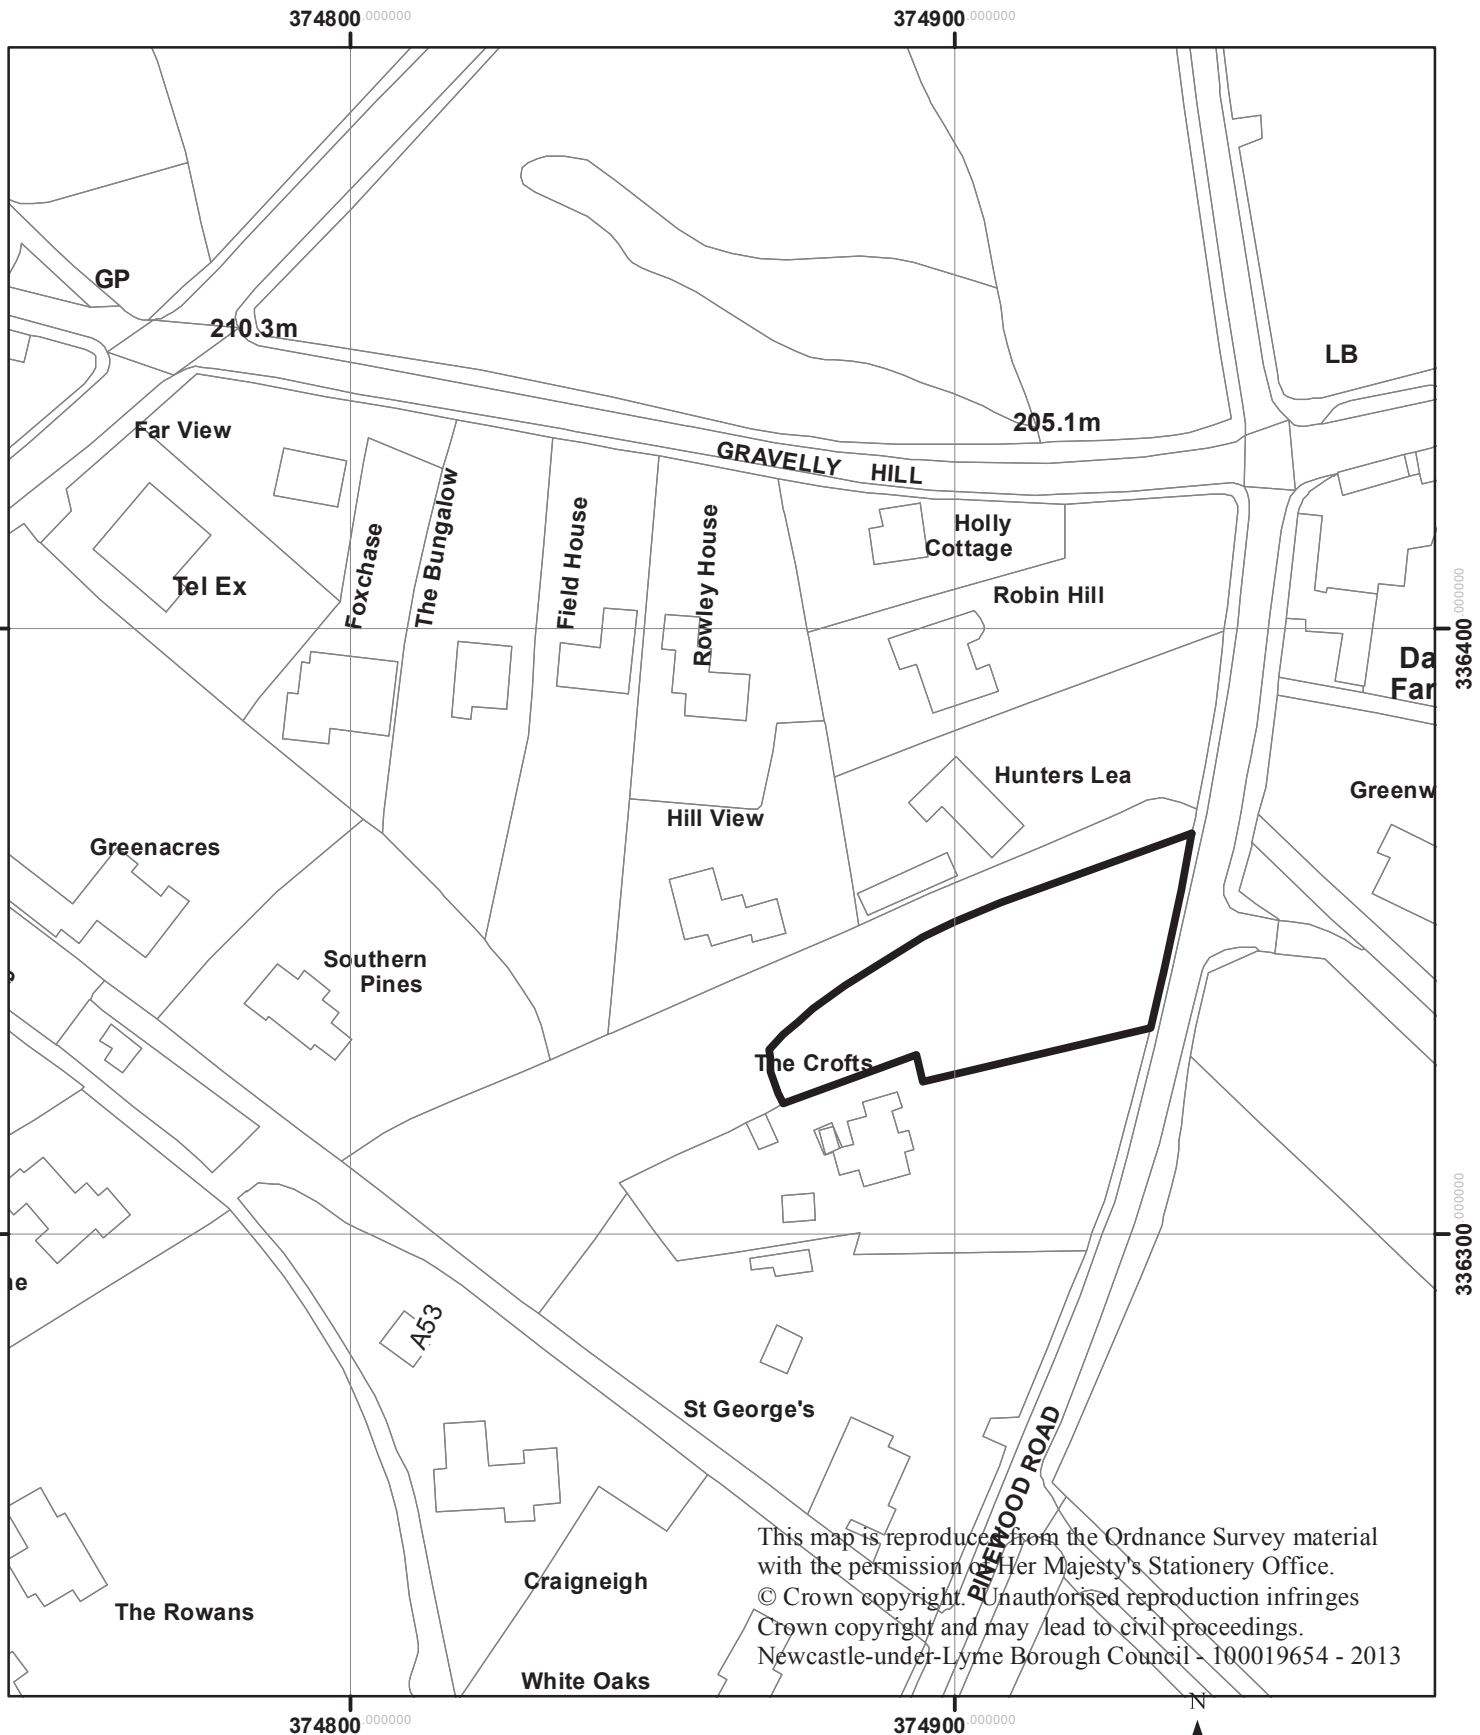

The Crofts Pinewood Road,
Ashley Heath

14/00150/OUT

This map is reproduced from the Ordnance Survey material with the permission of Her Majesty's Stationery Office. © Crown copyright. Unauthorised reproduction infringes Crown copyright and may lead to civil proceedings. Newcastle-under-Lyme Borough Council - 100019654 - 2013